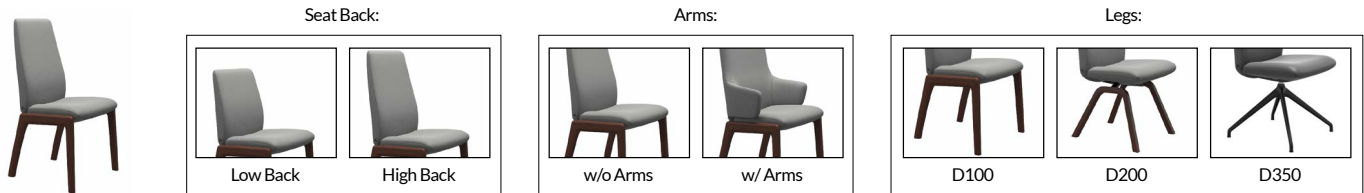

N.C. Dining Production Program January 8, 2025

Each item listed is available to be produced to order in any cover and wood combination
Please refer to the weekly Production Time report for updated lead times and other production details

Stressless® Original Collection

Stressless® Laurel V2 Family

Available in any of the following combinations: