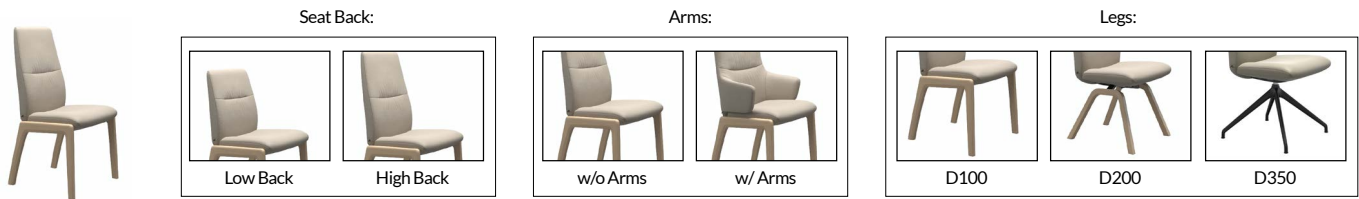

Stressless® Original Collection

Stressless® Laurel V2 Family

Available in any of the following combinations:

Stressless® Mint V2 Family

Available in any of the following combinations:

Stressless® Laurel V2 and Stressless® Mint V2 Dining are available in all Batick, Calido, Daisy, Dinamica, Grace, and Paloma colors and the following Wood Options: Black, Brown, Natural Oak and Walnut
D350 available in Matte Black or Chrome: Matte Black from Morganton, NC; Chrome from Norway only
D350 only available with auto-return