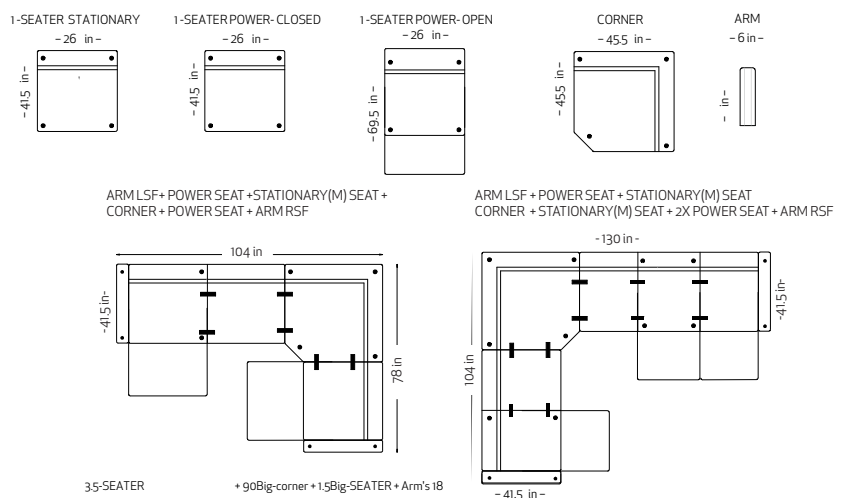

The Fjords Monte Carlo is part of our Quick Ship Program as a 1 seat, 2 Seat and 3 Seat (Center Stationary) in AL Graphite and AL Cement. All other AL colors must be special ordered.