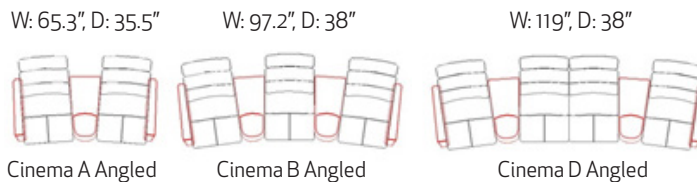

Fjords Ulstein Wall Saver with Modular Table Angled