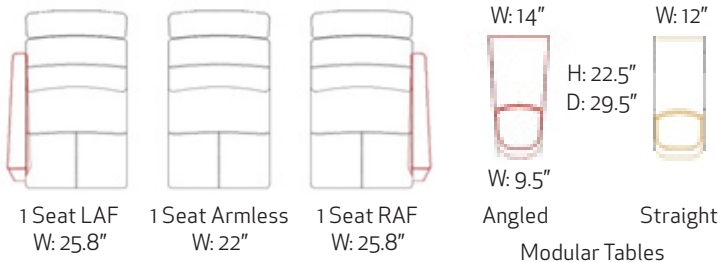

Fjords Milan Wall Saver Measurements

Item	Width	Height	Depth	Seat			Arm Height	Recline Depth
				Height	Depth	Width		
1-Seat WS	29.5"	41.4"	39.4"	19"	22.5"	19.6"	24"	67.3"
2-Seat WS	51.6"	41.4"	39.4"	19"	22.5"	41.7"	24"	67.3"
3-Seat WS	73.6"	41.4"	39.4"	19"	22.5"	63.7"	24"	67.3"

Distance from wall to fully recline 8.5"