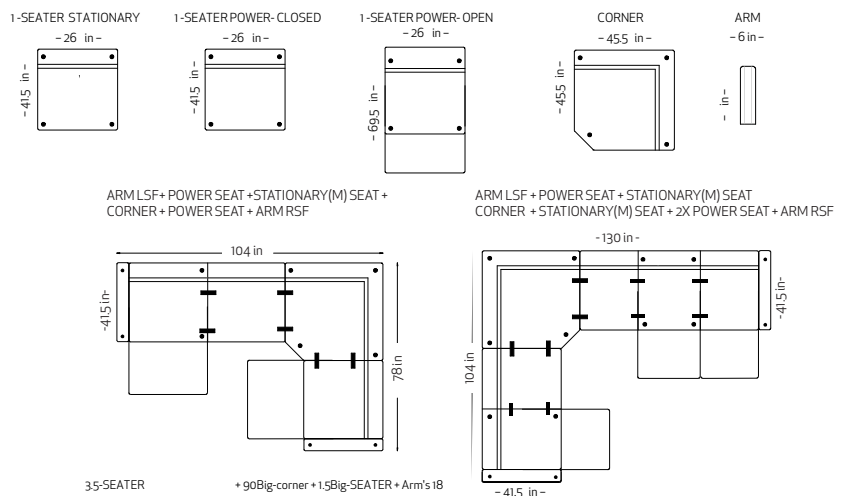

The Fjords Verona is part of our Quick Ship Program as a Sectional (1P+1M+Corner+1M+1P+1P) in AL Brown with Contrast Stitch and Natural Legs. 1 seat, 2 Seat and 3 Seat (Center Stationary) in AL Cement with Charcoal Legs. All other AL colors must be special ordered.