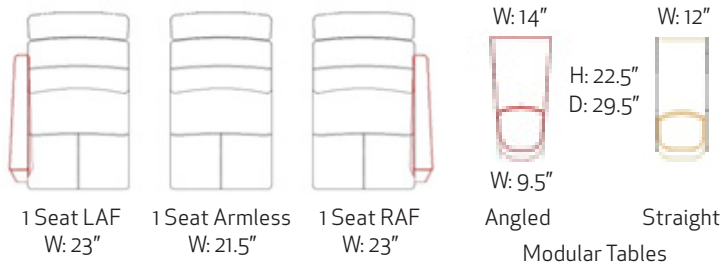

Fjords Ulstein Wall Saver Measurements

Item	Width	Height	Depth	Seat Height	Seat Depth	Seat Width	Arm Height	Recline Depth
1-Seat WS	33"	40"	35.3"	18"	22"	20.8"	23.6"	66.2"
2-Seat WS	56"	40"	35.3"	18"	22"	42.5"	23.6"	66.2"
3-Seat WS	77.8"	40"	35.3"	18"	22"	64.5"	23.6"	66.2"

Distance from wall to fully recline 8.5"