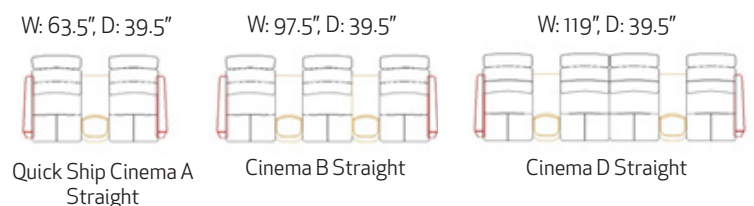

Fjords Milan Wall Saver with Modular Table Straight