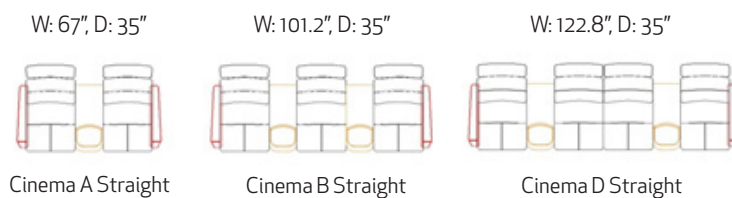

Fjords Ulstein Wall Saver with Modular Table Straight