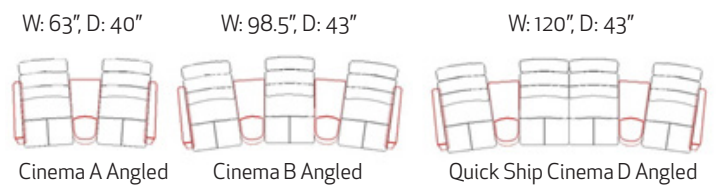

Fjords Milan Wall Saver with Modular Table Angled