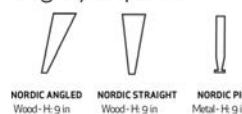

**NORDICSOFA Setup H**  
Arm-3 s-90 corner BIG -1.5 s-Arm Reversible

**NORDICSOFA Setup L**  
Arm-3.5 s-90 corner BIG -1.5 Big s-Arm Reversible

Depth: 35 in  
 Height: 33 in  
 Seat height: 18.5 in  
 Seat depth: 22 in

**All measurements are listed with Arm 11 at 6.5 in.**  
 Total size may vary by +/- 1.5 in depending on the thickness of the fabric / leather.

**Leg Style Options**

The Fjords Skagen Lux is part of our quick ship program in the following combinations: