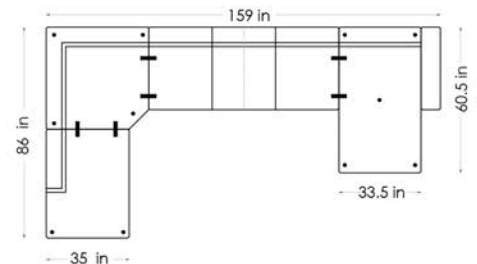

NORDICSOFA Setup TV
End module Left- 90 corner BIG -3.5s- CL-Arm

NORDICSOFA Setup F
Arm-2.5 s-90 corner BIG -3 s-Arm Reversible