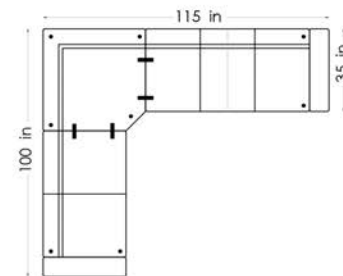

NORDICSOFA Setup L
Arm-3.5 s-90 corner BIG -1.5 Big s-Arm Reversible