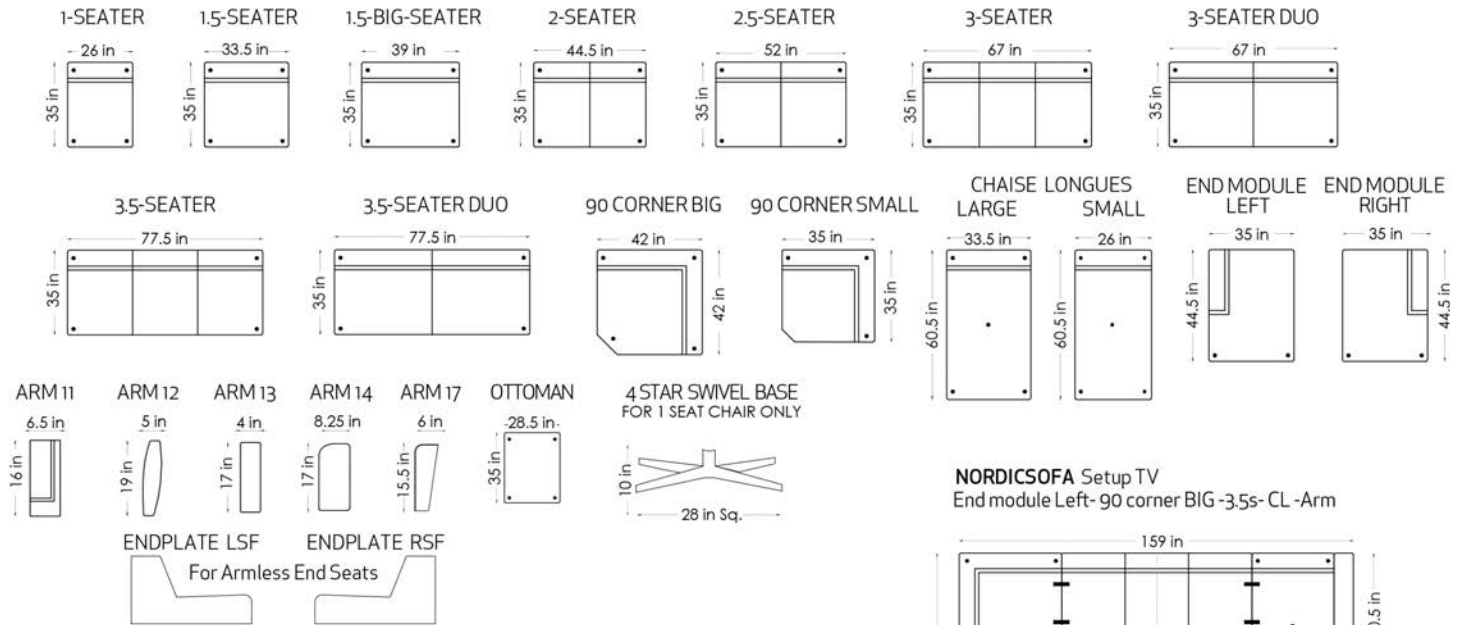

NORDICSOFA Setup E
Arm-3.5 s-CL-Arm Reversible

Modules / options - Standard modules for both large and small arrangements

NORDICSOFA Setup B
Arm-2.5 s-90 corner BIG -2.5 s-CL-Arm Reversible