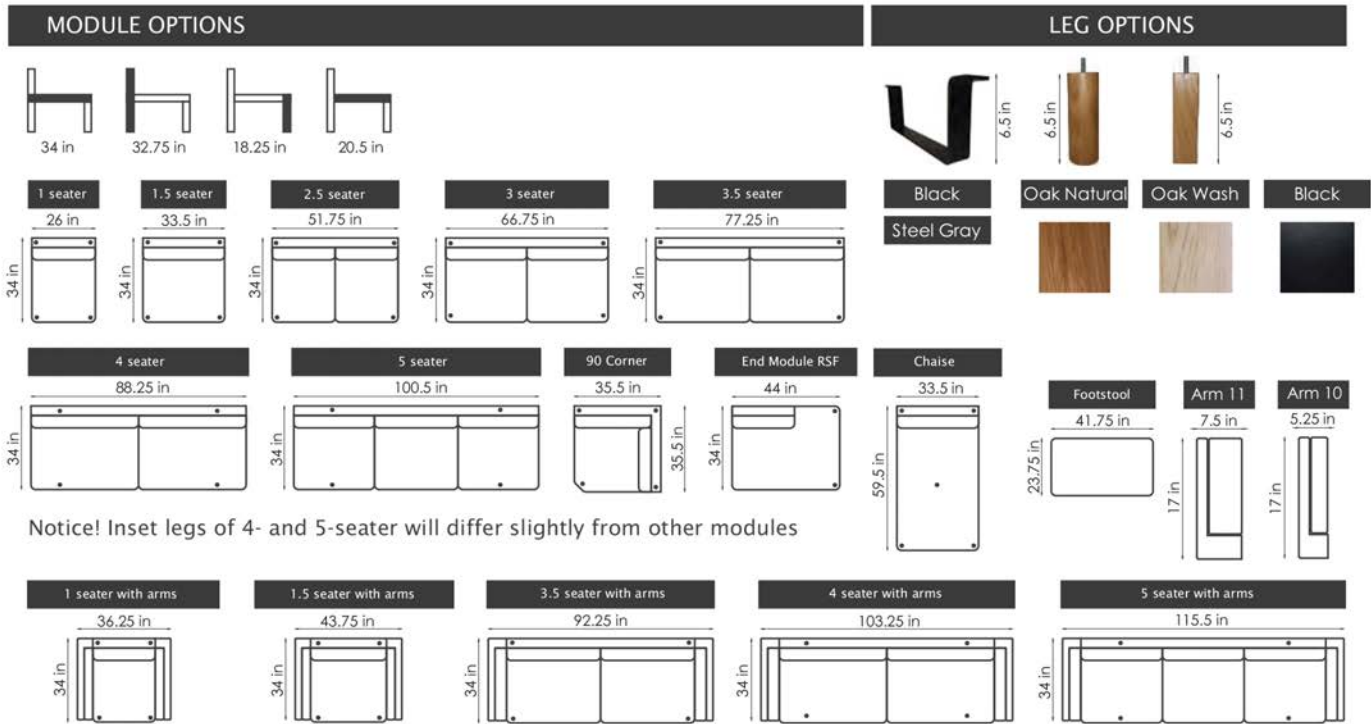

### Fjords Baloo Measurements

Item	Width	Height	Depth	Seat Height	Seat Depth
Baloo	32"	42.5"	30.7"	16.5"	19.7"
Footstool	22"	15.7"	18.2"		

The Fjords Baloo is part of our quick ship program in the following combinations:

### Fjords Bravo Measurements

Item	Width	Height	Depth	Seat Height	Seat Depth
Bravo Chair	27.9"	41.7"	36"	17.7"	21.1"
Bravo Footstool	23.2"	15.8"	17.7"		

The Fjords Bravo is part of our quick ship program in the following combinations:

Endless modules in leather will have a center seam on the seat and back cushion. Modules in fabric do not have center seams on the cushions.

The stated height is based on legs with a height of 6.5 in. The dimensions can vary with - / + 1.25 in.

Quick Ship: Sofa 3.5 Seat DUO in AL Slate, Arm 20  
Chair 1 Seat in AL Slate, Arm 20

**Straight wood**  
H: 8 in  
W: 2.75 in

**Angled wood**  
H: 8 in  
W: 2.75 in

**Straight metal**  
H: 8 in  
W: 1.25 in