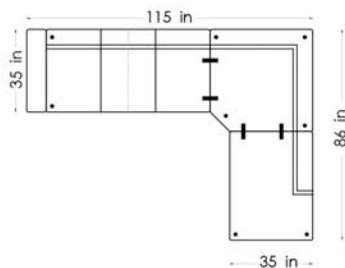

## Modules / options - Standard modules for both large and small arrangements

**NORDICSOFA Setup B**  
Arm-2.5 s-90 corner BIG -2.5 s-CL-Arm Reversible

**NORDICSOFA Setup E**  
Arm-3.5 s-CL-Arm Reversible

**NORDICSOFA Setup H**  
Arm-3 s-90 corner BIG -1.5 s-Arm Reversible

**NORDICSOFA Setup L**  
Arm-3.5 s-90 corner BIG -1.5 Big s-Arm Reversible

Depth: 35 in  
 Height: 33 in  
 Seat height: 18.5 in  
 Seat depth: 22 in