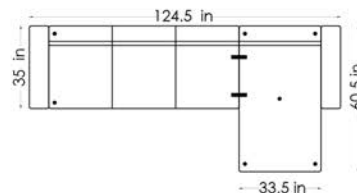

Modules / options - Standard modules for both large and small arrangements

Depth: 35 in
Height: 33 in
Seat height: 18.5 in
Seat depth: 22 in

All measurements are listed with Arm 11 at 6.5 in.
Total size may vary by +/- 1.5 in depending on the thickness of the fabric / leather.

Leg Style Options