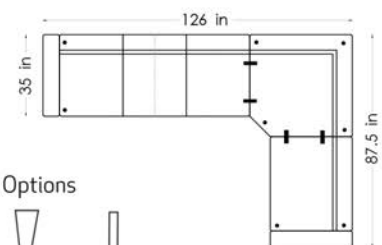

## Modules / options - Standard modules for both large and small arrangements

**NORDICSOFA Setup B**  
Arm-2.5 s-90 corner BIG -2.5 s-CL-Arm Reversible

**NORDICSOFA Setup E**  
Arm-3.5 s-CL-Arm Reversible

**NORDICSOFA Setup TV**  
End module Left- 90 corner BIG -3.5s- CL-Arm

**NORDICSOFA Setup F**  
Arm-2.5 s-90 corner BIG -3 s-Arm Reversible

**NORDICSOFA Setup RH**  
Arm-3 s-90 corner BIG -end module Right

**NORDICSOFA Setup H**  
Arm-3 s-90 corner BIG -1.5 s-Arm Reversible

**NORDICSOFA Setup L**  
Arm-3.5 s-90 corner BIG -1.5 Big s-Arm Reversible

Depth: 35 in  
 Height: 33 in  
 Seat height: 18.5 in  
 Seat depth: 22 in