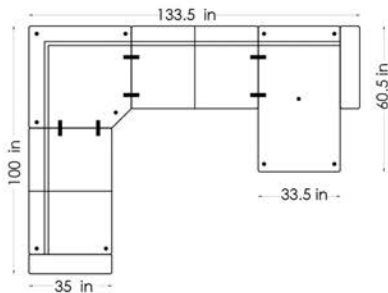

NORDICSOFA Setup RH
Arm-3 s-90 corner BIG -end module Right