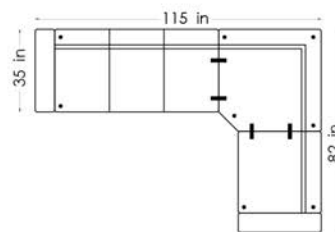

## Modules / options - Standard modules for both large and small arrangements

**NORDICSOFA Setup B**  
Arm-2.5 s-90 corner BIG -2.5 s-CL-Arm Reversible

**NORDICSOFA Setup E**  
Arm-3.5 s-CL-Arm Reversible

**NORDICSOFA Setup TV**  
End module Left- 90 corner BIG -3.5s- CL-Arm

**NORDICSOFA Setup F**  
Arm-2.5 s-90 corner BIG -3 s-Arm Reversible

**NORDICSOFA Setup RH**  
Arm-3 s-90 corner BIG -end module Right

**NORDICSOFA Setup H**  
Arm-3 s-90 corner BIG -1.5 s-Arm Reversible

**NORDICSOFA Setup L**  
Arm-3.5 s-90 corner BIG -1.5 Big s-Arm Reversible

Depth: 35 in  
 Height: 33 in  
 Seat height: 18.5 in  
 Seat depth: 22 in