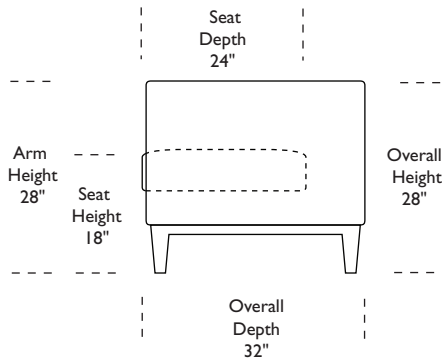

AMERICAN LEATHER® SOFAS & SECTIONALS COLLECTION

LUXE

Standard Features:

- Advanced unidirectional suspension system
- Premium high-density, high-resiliency foam seats
- Quick-ship delivery
- Lifetime warranty on frame & suspension
- Welt cord trim & buttons
- Single-needle top stitching
- Loose seat cushions
- Tight back

Options:

- Wood Bases available in Acorn, Espresso or Walnut finish
- Solid Natural Walnut base also available
- Extra firm premium high-density, high-resiliency foam seats

Please use actual leather, fabric and Ultrasuede® swatches when specifying furniture as the colors shown may vary due to the printing process.

Due to size of leather hides, your furniture will have seams on the front, back and sides. For more information please contact your sales representative.