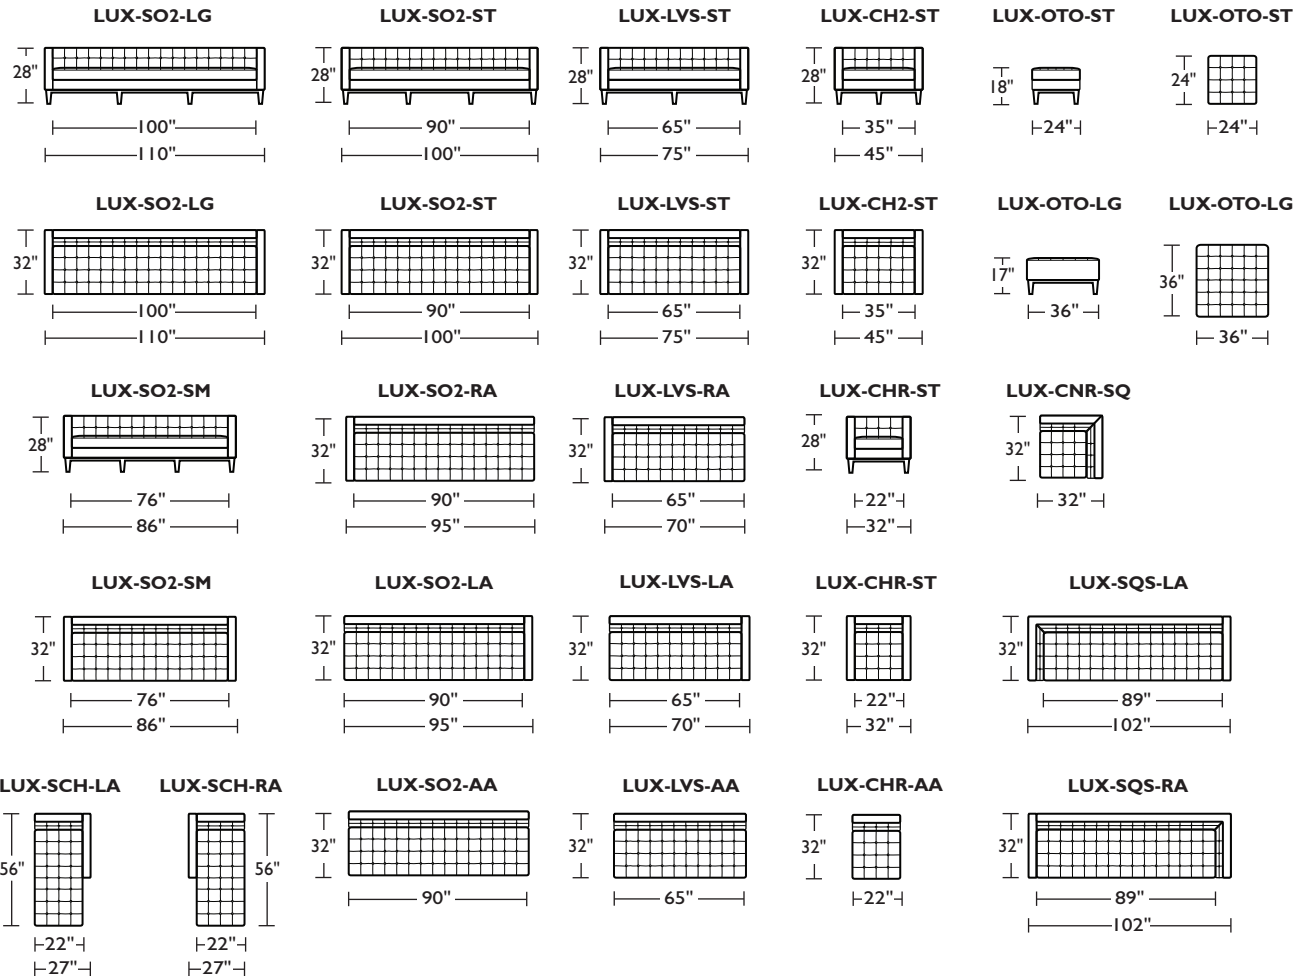

AMERICAN LEATHER® SOFAS & SECTIONALS COLLECTION

LUXE

Standard Features:

- Advanced unidirectional suspension system
- Premium high-density, high-resiliency foam seats
- Quick-ship delivery
- Lifetime warranty on frame & suspension
- Welt cord trim & buttons
- Single-needle top stitching
- Loose seat cushions
- Tight back

Options:

- Wood Bases available in Acorn, Espresso or Walnut finish
- Solid Natural Walnut base also available
- Extra firm premium high-density, high-resiliency foam seats

Please use actual leather, fabric and Ultrasuede® swatches when specifying furniture as the colors shown may vary due to the printing process.

Due to size of leather hides, your furniture will have seams on the front, back and sides. For more information please contact your sales representative.