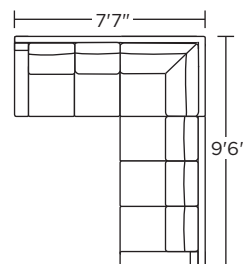

LIS-SQS-RA
LIS-SO3-LA

LIS-WDG-LA
LIS-WDG-RA

Note: Dotted line indicates seam on leather, Ultrasuede® and up the roll fabrics. Seams are eliminated with railroaded fabrics.

Scale: 1/8 inch = 1 foot
All dimensions are approximate and subject to change.
Specify components from the sitting position.