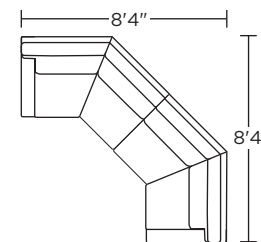

LIS-SQS-RA
LIS-SO3-LA

LIS-WDG-LA
LIS-WDG-RA

Note: Dotted line indicates seam on leather, Ultrasuede® and up the roll fabrics. Seams are eliminated with railroaded fabrics.

Scale: 1/8 inch = 1 foot
All dimensions are approximate and subject to change.
Specify components from the sitting position.