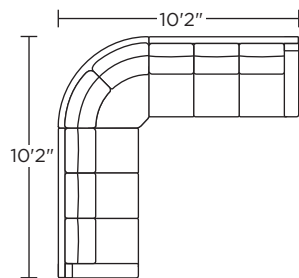

Suggested Configurations

LIS-SO3-LA
LIS-CNR-ST
LIS-SO3-RA