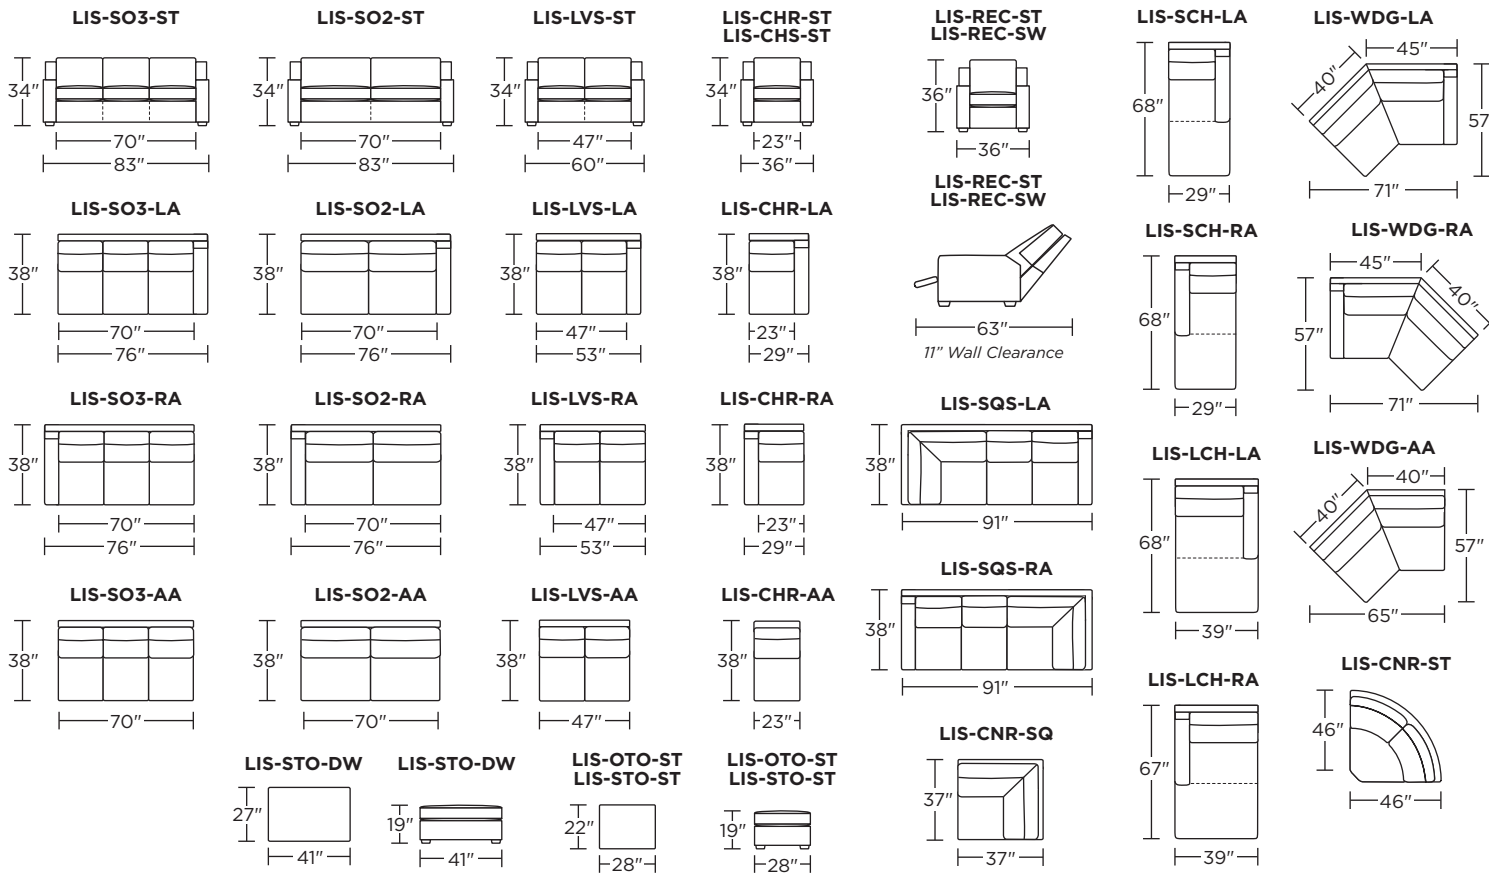

AMERICAN LEATHER® CLASSICS COLLECTION SOFAS & SECTIONALS

LISBEN

Standard Features:

- Advanced unidirectional suspension system
- Premium high-density, high-resiliency foam seats
- Loose back and seat cushions
- Single-needle top-stitch
- Lifetime warranty on frame and suspension

Options:

- Premium high-density, high-resiliency foam seats encased in down
- Extra-firm premium high-density, high-resiliency foam seats encased in down
- Extra-firm premium high-density, high-resiliency foam seats
- Wood legs available in Acorn, Espresso or Walnut finish

Please use actual leather, fabric, Crypton®, Sunbrella® and Ultrasuede® swatches when specifying furniture as the colors shown may vary due to the printing process.