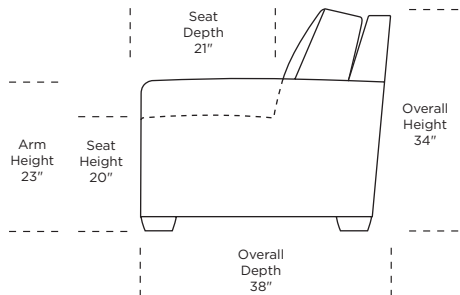

AMERICAN LEATHER® CLASSICS COLLECTION SOFAS & SECTIONALS

LISBEN

Standard Features:

- Advanced unidirectional suspension system
- Premium high-density, high-resiliency foam seats
- Loose back and seat cushions
- Single-needle top-stitch
- Lifetime warranty on frame and suspension

Options:

- Premium high-density, high-resiliency foam seats encased in down
- Extra-firm premium high-density, high-resiliency foam seats encased in down
- Extra-firm premium high-density, high-resiliency foam seats
- Wood legs available in Acorn, Espresso or Walnut finish

Please use actual leather, fabric, Crypton®, Sunbrella® and Ultrasuede® swatches when specifying furniture as the colors shown may vary due to the printing process.