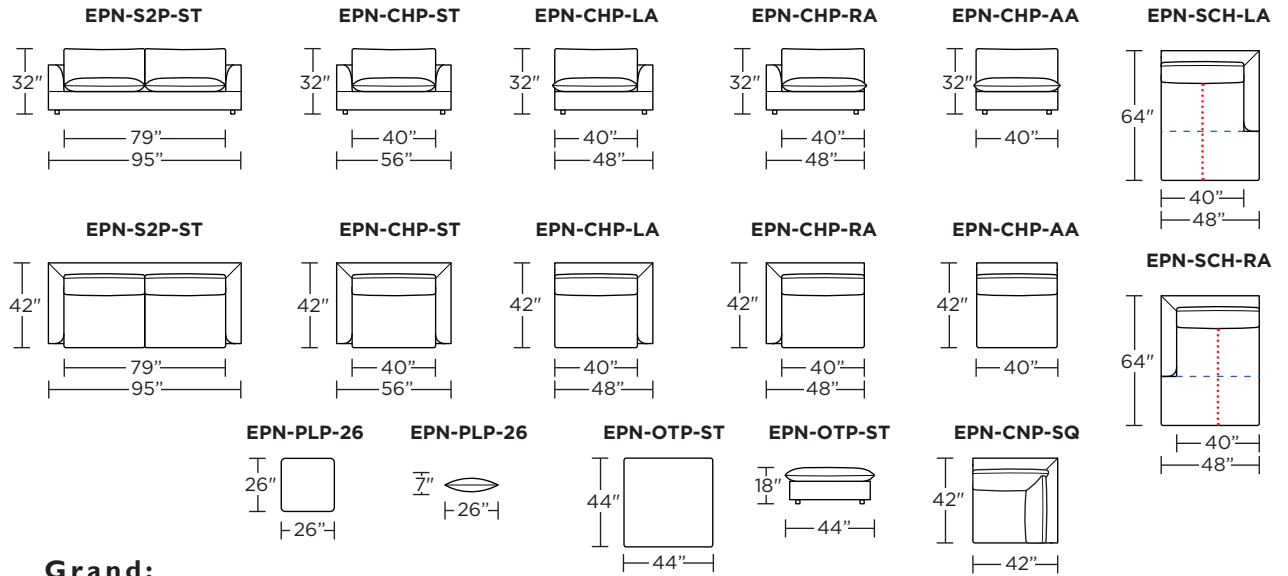

ESPEN

Studio:

Grand:

Studio:

Grand:

Note: Dashed horizontal line (---) indicates seam on leather, Ultrasuede® and railroaded fabrics. Dotted vertical line (.....) indicates seam on up the roll fabrics.

Scale: 1/8 inch = 1 foot
All dimensions are approximate and subject to change.
Specify components from the sitting position.