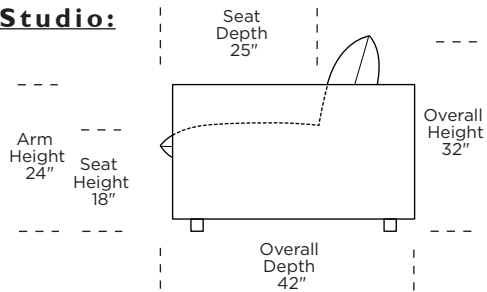

ESPEN

Studio:

Grand:

Studio:

Grand:

Note: Dashed horizontal line (---) indicates seam on leather, Ultrasuede® and railroaded fabrics. Dotted vertical line (.....) indicates seam on up the roll fabrics.

Scale: 1/8 inch = 1 foot
All dimensions are approximate and subject to change.
Specify components from the sitting position.