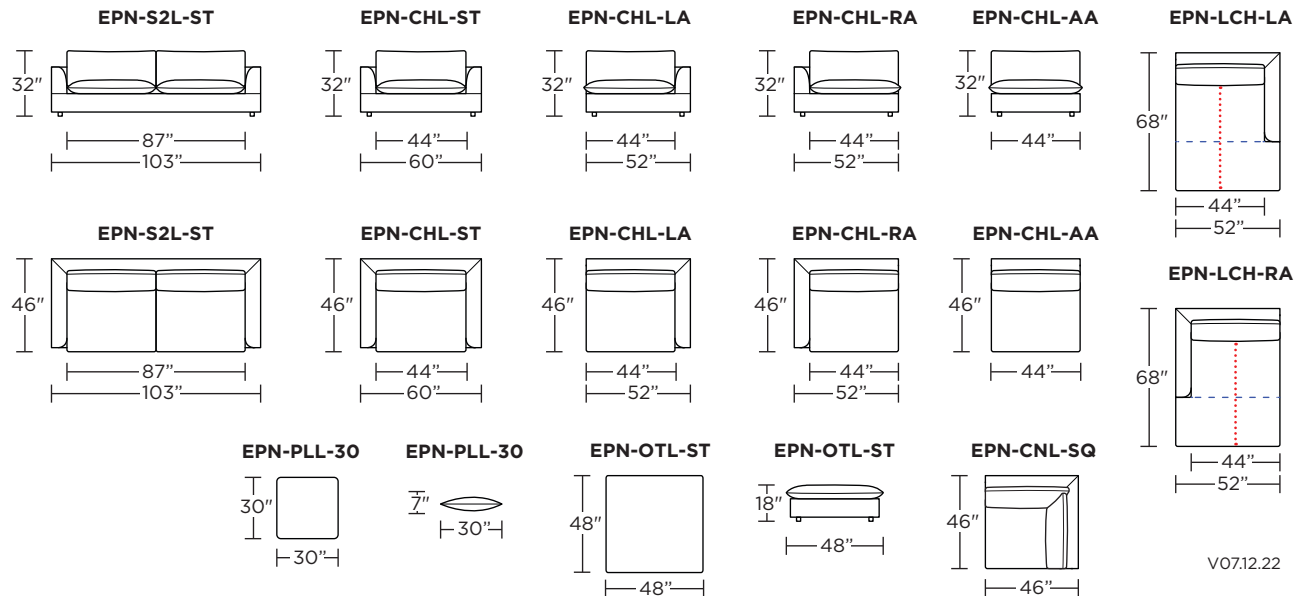

ESPEN

Studio:

Grand:

Studio:

Grand:

Note: Dashed horizontal line (---) indicates seam on leather, Ultrasuede® and railroaded fabrics. Dotted vertical line (.....) indicates seam on up the roll fabrics.

Scale: 1/8 inch = 1 foot
All dimensions are approximate and subject to change.
Specify components from the sitting position.