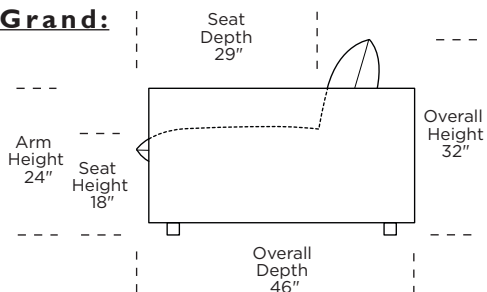

ESPEN

Studio:

Grand:

Studio:

Grand:

Note: Dashed horizontal line (---) indicates seam on leather, Ultrasuede® and railroaded fabrics. Dotted vertical line (.....) indicates seam on up the roll fabrics.

Scale: 1/8 inch = 1 foot
All dimensions are approximate and subject to change.
Specify components from the sitting position.