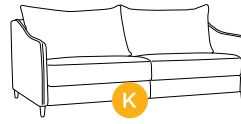

Ethos

Nest Function

This dual motion sleeper function features a two section bed, allowing you to sit, sleep, or both at once.

Stock Options

Upholstery & Legs

Grade A
Oliver 173
Fabric

Grade A
Oliver 515
Fabric

W 36.25
Cot 30x80

ETHO-BNT
Loveseat Sleeper

W 61.5
Full XL 55x80

ETHO-CNT
Max Loveseat Sleeper

W 66.25
Queen 60x80

ETHO-DNT
Sofa Sleeper

W 82
King 76x80