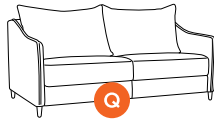

ETHO-CNT
Max Loveseat Sleeper

W 66.25
Queen 60x80