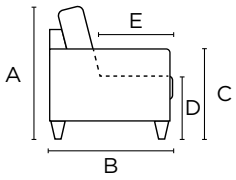

Cot Sleeper Chair

Available with any selection of Stock Options.

+ ADD-ON

Mattress Protector

A Mattress Protector adds a layer of comfort to your sleeper, for both the body and the mind.

Frame & Comfort Construction

Loose Back Cushions

Explore more at www.luonto.com

General Measures*

A 34.75 B 39.75 C 24

D 17.25 E 24

Mattress Thickness 5

Total Depth Open 84.75

Made To Order Modules