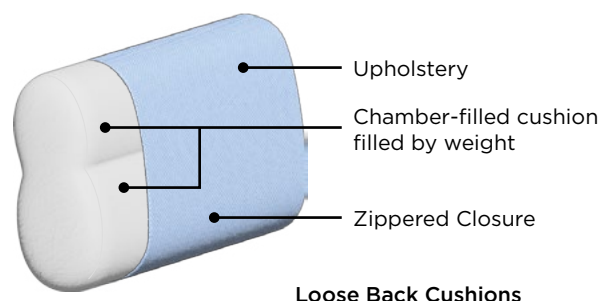

Cot Sleeper Chair

Available with any selection of Stock Options.

+ ADD-ON

Mattress Protector

A Mattress Protector adds a layer of comfort to your sleeper, for both the body and the mind.

Frame & Comfort Construction

Loose Back Cushions

Explore more at www.luonto.com

General Measures*

A 34.75 B 39.75 C 24

D 17.25 E 24

Mattress Thickness 5

Total Depth Open 84.75

Made To Order Modules