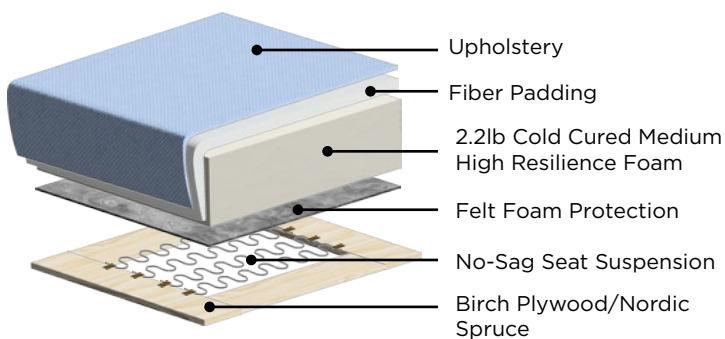

Ethos

Nest Function

This dual motion sleeper function features a two section bed, allowing you to sit, sleep, or both at once.

Stock Options

Upholstery & Legs

Grade A
Oliver 173
Fabric

Grade A
Oliver 515
Fabric

King Sleeper Sofa

Available with any selection of Stock Options.

Queen Sleeper Loveseat

Available with any selection of Stock Options.

Full XL Sleeper Loveseat

Available with any selection of Stock Options.

Cot Sleeper Chair

Available with any selection of Stock Options.

+ ADD-ON

Mattress Protector

A Mattress Protector adds a layer of comfort to your sleeper, for both the body and the mind.

Frame & Comfort Construction

Loose Back Cushions

Explore more at www.luonto.com

General Measures*

A 34.75 B 39.75 C 24

D 17.25 E 24

Mattress Thickness 5

Total Depth Open 84.75

Made To Order Modules