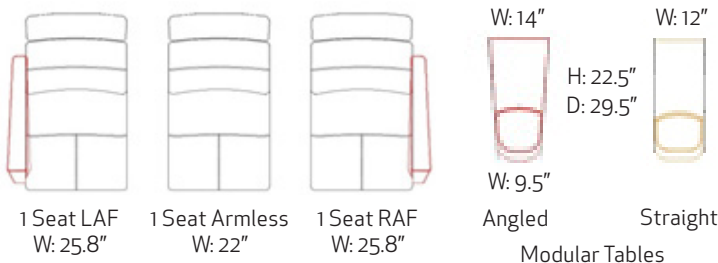

1 Seat, 2 Seat Motorized, 3 Seat Motorized (Center Seat Stationary)
Home Cinema A: 1+MT+1 with straight Module Table

Home Cinema D with Angled Modular Table in AL Slate with contrast stitching.
Home Cinema A with Angled Modular Table in AL Slate with contrast stitching.

Fjords Milan Wall Saver Measurements

Item	Width	Height	Depth	Seat Height	Seat Depth	Seat Width	Arm Height	Recline Depth
1-Seat WS	29.5"	41.4"	39.4"	19"	22.5"	19.6"	24"	67.3"
2-Seat WS	51.6"	41.4"	39.4"	19"	22.5"	41.7"	24"	67.3"
3-Seat WS	73.6"	41.4"	39.4"	19"	22.5"	63.7"	24"	67.3"

Distance from wall to fully recline 8.5"

Fjords Milan Wall Saver with Modular Table Angled

Fjords Milan Wall Saver with Modular Table Straight

MSRP Astro Line Leather: 2 Seat $4,795 - 3 Seat $6,745 - Cinema A $5,395 - Cinema D $10,395