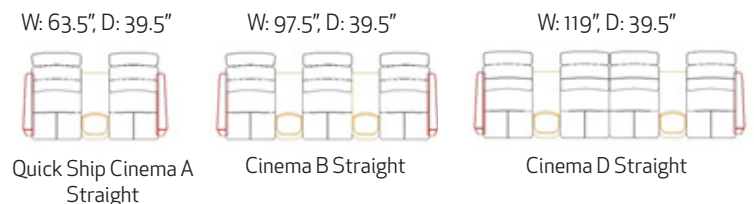

MSRP Astro Line Leather: 2 Seat $4,795 - 3 Seat $6,745 - Cinema A $5,395 - Cinema D $10,395