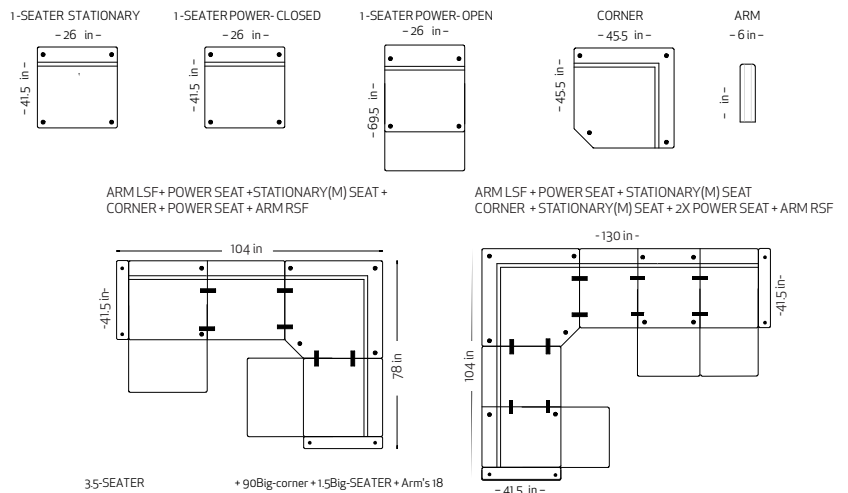

The Fjords Monte Carlo is part of our Quick Ship Program as a 1 seat, 2 Seat and 3 Seat (Center Stationary) in AL Graphite and AL Cement.

MSRP Astro Line Leather: 1-Seat $3,795, 2-Seat $6,395, 3-Seat (Center Stationary) $8,795