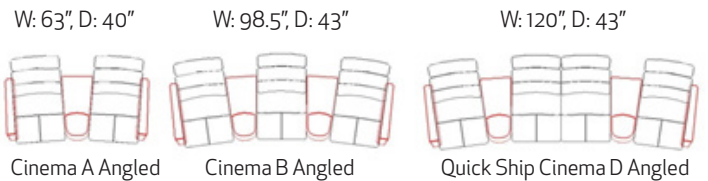

Fjords Milan Wall Saver with Modular Table Angled

Fjords Milan Wall Saver with Modular Table Straight