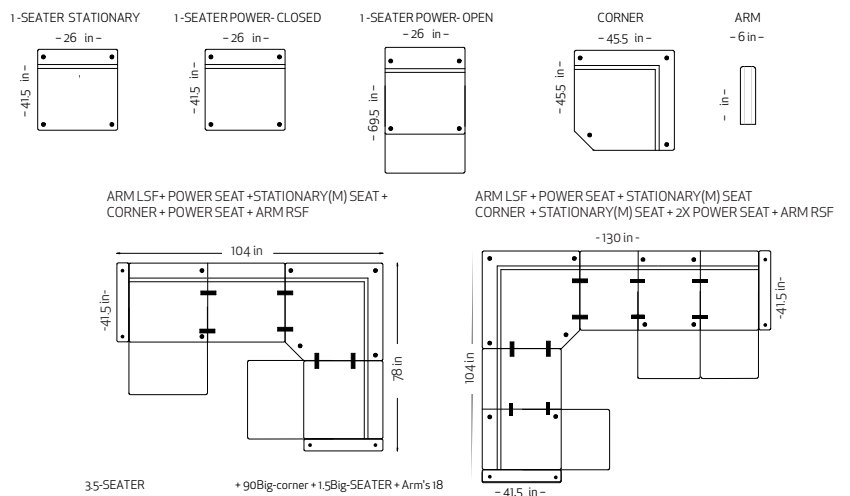

The Fjords Verona is part of our Quick Ship Program as a Sectional (1P+1M+Corner+1M+1P+1P) in AL Brown with Contrast Stitch and Natural Legs. 1 seat, 2 Seat and 3 Seat (Center Stationary) in AL Cement with Charcoal Legs. All other AL colors must be special ordered.

MSRP Astro Line Leather: 1-Seat $3,795, 2-Seat $6,395, 3-Seat (Center Stationary) $8,795

Sectional: $17,370