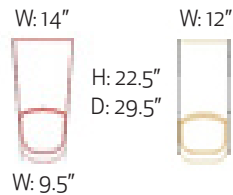

Fjords Ulstein Wall Saver shown as 2 Seat and 3 seat.

Home Cinema A with storage Modular Table Arms.

Fjords Ulstein Wall Saver Measurements

Item	Width	Height	Depth	Seat Height	Seat Depth	Seat Width	Arm Height	Recline Depth
1-Seat WS	33"	40"	35.3"	18"	22"	20.8"	23.6"	66.2"
2-Seat WS	56"	40"	35.3"	18"	22"	42.5"	23.6"	66.2"
3-Seat WS	77.8"	40"	35.3"	18"	22"	64.5"	23.6"	66.2"

Distance from wall to fully recline 8.5"

1 Seat LAF
W: 23"

1 Seat Armless
W: 21.5"

1 Seat RAF
W: 23"

Angled
Straight
Modular Tables

Fjords Ulstein Wall Saver with Modular Table Angled

W: 65.3", D: 35.5"

W: 97.2", D: 38"

W: 119", D: 38"

Cinema A Angled

Cinema B Angled

Cinema D Angled

Fjords Ulstein Wall Saver with Modular Table Straight

W: 67", D: 35"

W: 101.2", D: 35"

W: 122.8", D: 35"