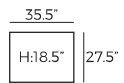

Geronimo

Accessories

Scale 1:100

Footstool
35.5"x27.5"