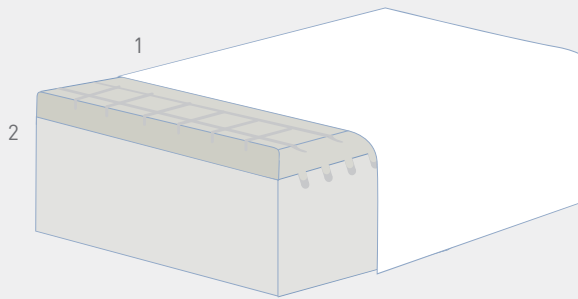

MAGNISTRETCH 12

Height	12"		
Comfort level	Medium firm		
Cover	Outlast® / Natural viscose	Removable / Dry-clean	✓
Product specification	Diversified support zones Medium support	3D Band	✓

1. Cover in Natural Viscose / Outlast®
2. 1/2" Memoform (memory foam)
3. 1/2" Super Soft fiber
4. 2" Eliosoft and 4 1/2" Elioform with patented Stretch technology (soft support foam)
5. 4 1/2" Elioform (firm support foam)

Viscose Natural Fiber

Temperature Regulating Material

MAGNISTRETCH SPORT 10

Height	10"		
Comfort level	Firm		
Cover	Performance fabric	Removable / Delicate	✓
Product specification	Diversified support zones Medium support		✓

1. Cover in performance fabric
2. 2" Eliosoft (soft support foam) and 8" Elioform (firm support foam) with patented Stretch technology

Removable cover

ENDORSED BY

AMERICAN
CHIROPRACTIC
ASSOCIATION