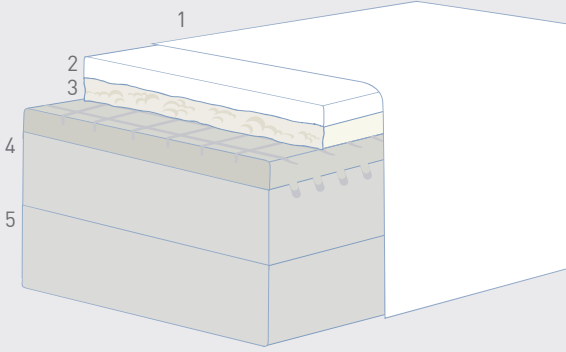

WHAT'S NEW

- New cover design
- New top of the line is a more plush version of the 12"
- Outlast now in both of the top 2 models

	MAGNISTRETCH PLUS			
	Height	12"		
Comfort level	<i>Medium Soft</i>			
Cover	Outlast® / natural viscose	Removable / Dry-clean	✓	
Product specification	Diversified support zones Medium support	3D Band	✓	
	<ol style="list-style-type: none"> 1. Cover in Natural Viscose / Outlast® 2. 1/2" Memoform (memory foam) 3. 1/2" Super Soft fiber 4. 2" Eliosoft and 			 <p>Temperature Regulating Material</p>  <p>Viscose Natural Fiber</p>
	<ol style="list-style-type: none"> 4 1/2" Elioform with patented Stretch technology (soft supportfoam) 5. 4 1/2" Elioform (firm support foam) 			

MAGNISTRETCH 12

Height	12"		
Comfort level	Medium firm		
Cover	Outlast® / Natural viscose	Removable / Dry-clean	✓
Product specification	Diversified support zones Medium support	3D Band	✓

1. Cover in Natural Viscose / Outlast®
2. 1/2" Memoform (memory foam)
3. 1/2" Super Soft fiber
4. 2" Eliosoft and 4 1/2" Elioform with patented Stretch technology (soft support foam)
5. 4 1/2" Elioform (firm support foam)

Viscose Natural Fiber

Temperature Regulating Material

MAGNISTRETCH SPORT 10

Height	10"		
Comfort level	Firm		
Cover	Performance fabric	Removable / Delicate	✓
Product specification	Diversified support zones Medium support		✓

1. Cover in performance fabric
2. 2" Eliosoft (soft support foam) and 8" Elioform (firm support foam) with patented Stretch technology

Removable cover

ENDORSED BY

AMERICAN
CHIROPRACTIC
ASSOCIATION