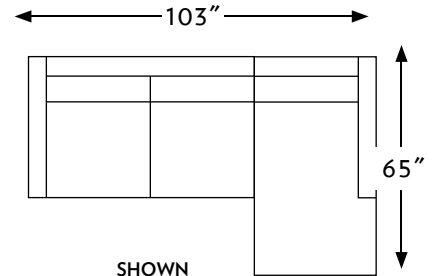

THE JUDE

N·C MADE

FURNITURE · HAND-BUILT

CONFIGURATIONS		WIDTH	DEPTH	HEIGHT
46505	JUDE OTTOMAN	32 IN.	26 IN.	18 IN.
46510	JUDE CHAIR	34 IN.	37 IN.	36 IN.
46530	JUDE SOFA	85 IN.	37 IN.	36 IN.
46531	JUDE RIGHT ARM CORNER SOFA	104 IN.	37 IN.	36 IN.
46532	JUDE LEFT ARM CORNER SOFA	104 IN.	37 IN.	36 IN.
46535	JUDE APARTMENT SOFA	70 IN.	37 IN.	36 IN.
46536	JUDE RIGHT ARM SOFA	67 IN.	37 IN.	36 IN.
46537	JUDE LEFT ARM SOFA	67 IN.	37 IN.	36 IN.
46561	JUDE RIGHT ARM CHAISE LOUNGE	36 IN.	63 IN.	36 IN.
46562	JUDE LEFT ARM CHAISE LOUNGE	36 IN.	63 IN.	36 IN.

THE JUDE

46537 LEFT ARM SOFA
46561 RIGHT ARM CHAISE

465 JUDE

1:50 SCALE SHOWN

46505 | JAMES OTOMAN
TOTAL | W32" D26" H18"
SEAT | --- --- ---
ARMS | --- --- ---

46510 | JAMES CHAIR
TOTAL | W34" D37" H36"
SEAT | W27" D22" H18"
ARMS | --- --- H27"

46530 | JAMES SOFA
TOTAL | W85" D37" H36"
SEAT | W78" D22" H18"
ARMS | --- --- H27"

46535 | APARTMENT SOFA
TOTAL | W70" D37" H36"
SEAT | W63" D22" H18"
ARMS | --- --- H27"

46531 | R ARM CORNER SOFA
TOTAL | W104" D37" H36"
SEAT | W85" D22" H18"
ARMS | --- --- H27"

46532 | L ARM CORNER SOFA
TOTAL | W104" D37" H36"
SEAT | W85" D22" H18"
ARMS | --- --- H27"

46536 | RIGHT ARM SOFA
TOTAL | W67" D37" H36"
SEAT | W63" D22" H18"
ARMS | --- --- H27"

46537 | LEFT ARM SOFA
TOTAL | W67" D37" H36"
SEAT | W63" D22" H18"
ARMS | --- --- H27"